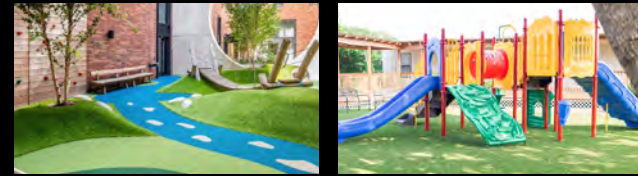

PLAYGROUND SAFETY EXPERTS

Because **Goat Turf** understands that nothing is more important than the safety of your children, we have completed the **National Recreation and Park Association** certification program in playground safety. This unique designation is instrumental for helping us recommend and install the industry's best playground surfaces, structures, and equipment.

We are proud to be your single source solution for residential and commercial playground systems, offering surfaces that provide consistent safety standards in high traffic areas, in any weather, at any height, and under all types of play equipment.

MORGAN ABRIGO
morgan@goatturf.com

CONTACT OUR CPSI TODAY!

The **National Recreation and Park Association CPSI Certification Program** provides the most comprehensive and up-to-date training on playground safety issues including hazard identification, equipment specifications, surfacing requirements and risk management methods.