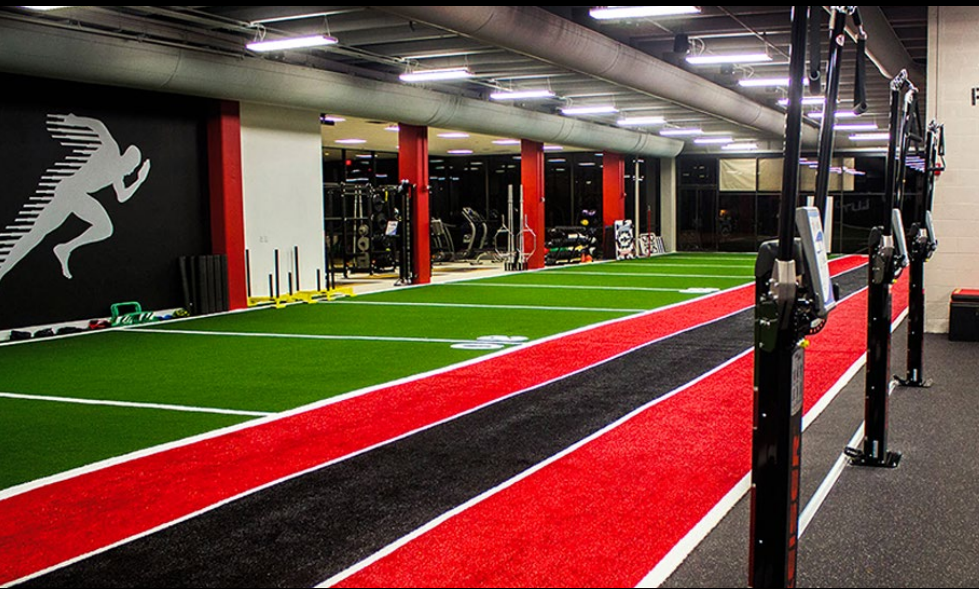

INDOOR SPORTS AND GYMS

Indoor sports facilities are increasing in popularity, and optimal training is often assured by introducing high-performance, low impact artificial turf. Goat Turf has designed world-class spaces for businesses, universities, and municipalities to support cross-training, football, baseball, softball, soccer, and more.

SYNLawn's products feature a dynamic, colorful appearance and top-rated safety and performance, making it the top choice for all types of sports surfacing. Contact us today to begin the process of creating your custom indoor gym or training facility.